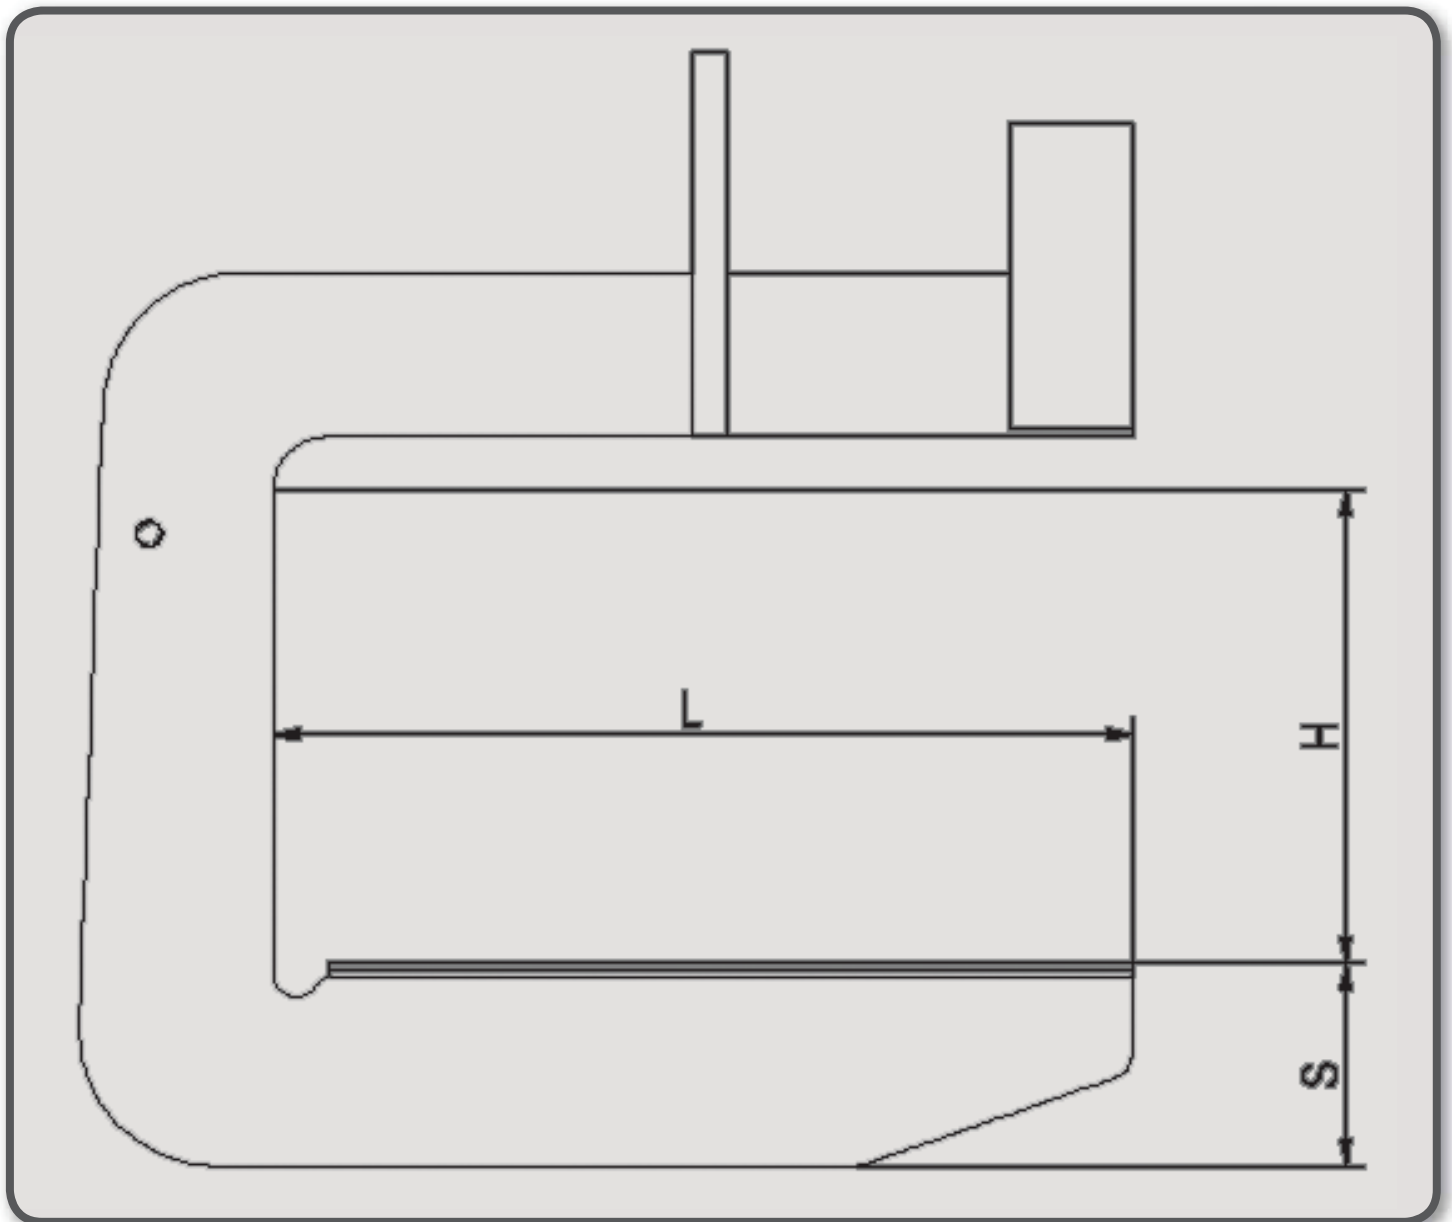

C-Hooks for Coils

C-Hooks for Coils

On demand higher capacities and different measures

MODEL	CAPACITY	S	H	L	WEIGHT
	KG	(mm)	(mm)	(mm)	KG
GC-5	5000	200	550	800	255
GC-10	10000	300	700	1250	690
GC-15	15000	310	700	1250	950
GC-20	20000	350	900	1500	1260
GC-25	25000	370	900	1500	1670
GC-30	30000	400	900	1500	1815